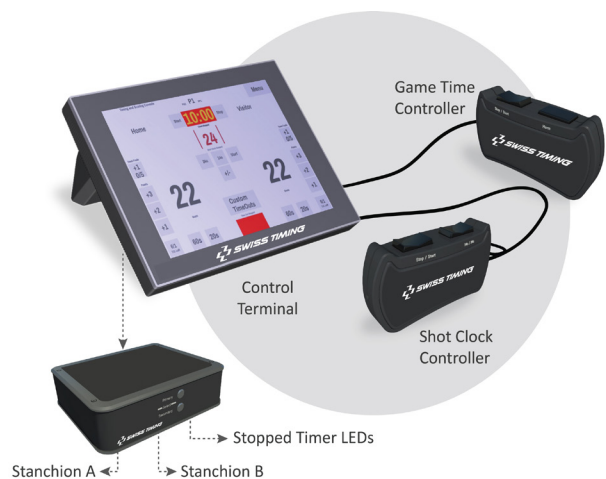

Top Features

- Integrated Timing & Scoring solution for Basketball
- Sleek, transparent double-sided Shot clock using LED technology
- Durable construction with glass faces
- Bright LED digits for excellent visibility
- Operation via large touchscreen entry Terminal and external Controllers
- FSTT timer device Primary & Secondary
- Build in shot clock buzzer
- Integrated backlights

Sound power: 110 db

Certification: CE

CONTROL TERMINAL & TIMING SPECIFICATIONS

3510.901: FSTT timer PRY & SDY with entry terminals including:

1x FIBA Timer Device Primary & Secondary

2x Entry terminals FIBA

1x Game time remote controller (Start/Stop, Horn trigger)

1x Shot clock remote controller (Start/Stop, 24/14s reset)

2x Power supply

2x Set of connecting cables

ACCESSORIES

3510.935: Set of 2 backlights for backboard

including:

2x Red lights for backboard

2x Yellow lights for backboard

Set of mounting material and cables

Also available:

- Game Time Horn
- Total faults per team table display
- Ball Possession display

Backlights